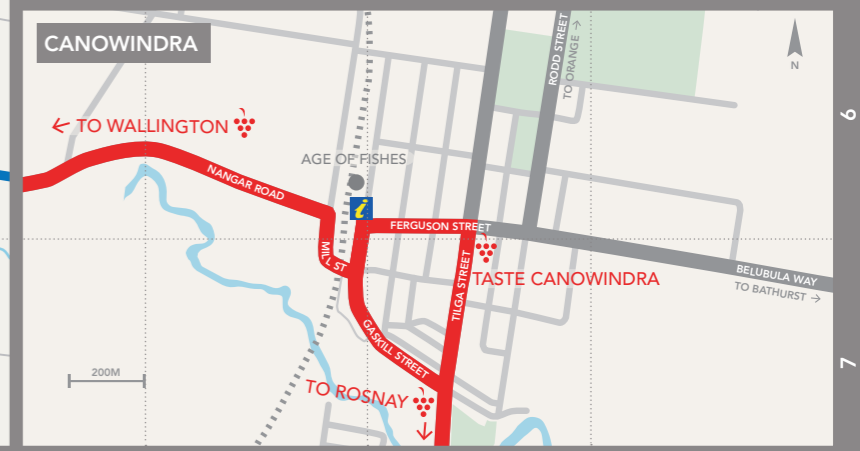

ORANGE REGION WINE & FOOD TRAILS

TRAILS & KEY		PARKS, GARDENS & OUTDOORS		ACTIVITIES	
	THE TOWN TRAIL		COOK PARK		ORANGE CIVIC CENTRE (inc. Gallery, Theatre, Museum, Library & Visitor Information)
	EASTERN HERITAGE TRAIL		ROBERTSON PARK		ORANGE MINIATURE RAILWAY
	THE MOUNTAIN TRAIL		MT LINDSAY		ADVENTURE PLAYGROUND
	CARGO ROAD TRAIL		ORANGE BOTANIC GARDENS		ORANGE SKATE PARK
	THE BORENORE TRAIL		GOSLING CREEK RESERVE		AGE OF FISHES MUSEUM
	CANOWINDRA TRAIL		LAKE CANOBOLAS RESERVE		ORANGE AQUATIC CENTRE
	MAIN SHOPPING DISTRICT		FEDERAL FALLS		WENTWORTH MINE
	CELLAR DOOR		MT CANOBOLAS		ORANGE BMX TRACK
	FARM GATE		BORENORE CAVES		ORANGE MTB PARK
	LOCAL PRODUCE OUTLET		REDMOND OVAL MILLTHORPE		KINROSS FOREST MTB TRAILS
	PICNIC FACILITIES		ELEPHANT PARK		
	ORANGE FARMERS MARKET				