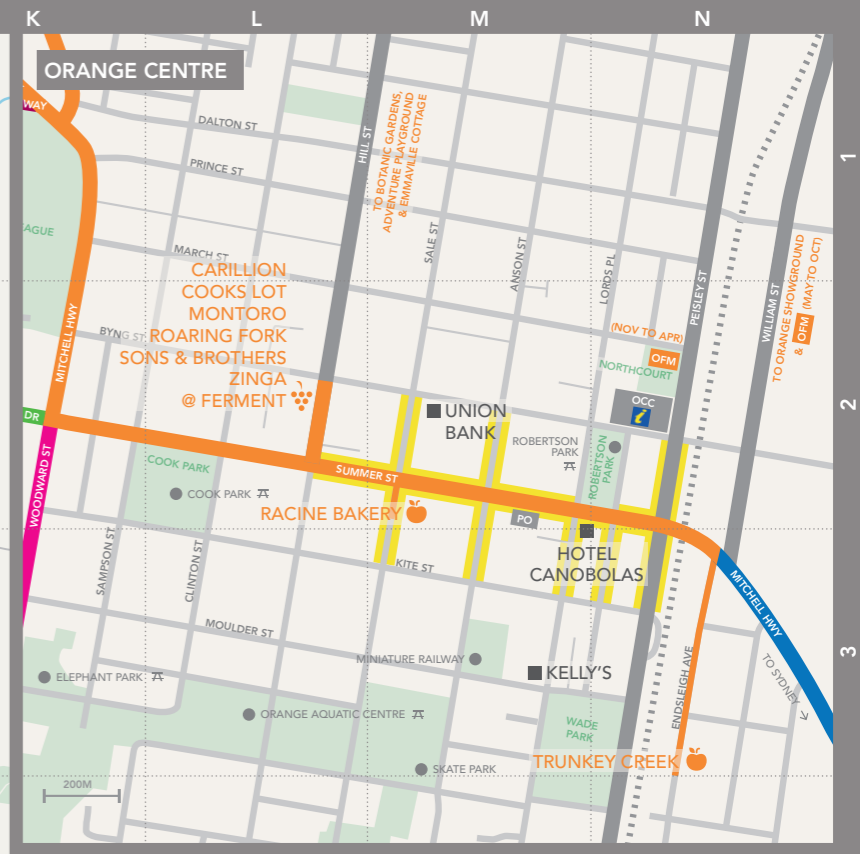

ORANGE REGION WINE & FOOD TRAILS

TRAILS & KEY		PARKS, GARDENS & OUTDOORS		ACTIVITIES	
	THE TOWN TRAIL		COOK PARK		ORANGE CIVIC CENTRE (inc. Gallery, Theatre, Museum, Library & Visitor Information)
	EASTERN HERITAGE TRAIL		ROBERTSON PARK		ORANGE MINIATURE RAILWAY
	THE MOUNTAIN TRAIL		MT LINDSAY		ADVENTURE PLAYGROUND
	CARGO ROAD TRAIL		ORANGE BOTANIC GARDENS		ORANGE SKATE PARK
	THE BORENORE TRAIL		GOSLING CREEK RESERVE		AGE OF FISHES MUSEUM
	CANOWINDRA TRAIL		LAKE CANOBOLAS RESERVE		ORANGE AQUATIC CENTRE
	MAIN SHOPPING DISTRICT		FEDERAL FALLS		WENTWORTH MINE
	CELLAR DOOR		MT CANOBOLAS		ORANGE BMX TRACK
	FARM GATE		BORENORE CAVES		ORANGE MTB PARK
	LOCAL PRODUCE OUTLET		REDMOND OVAL MILLTHORPE		KINROSS FOREST MTB TRAILS
	PICNIC FACILITIES		ELEPHANT PARK		
	ORANGE FARMERS MARKET				