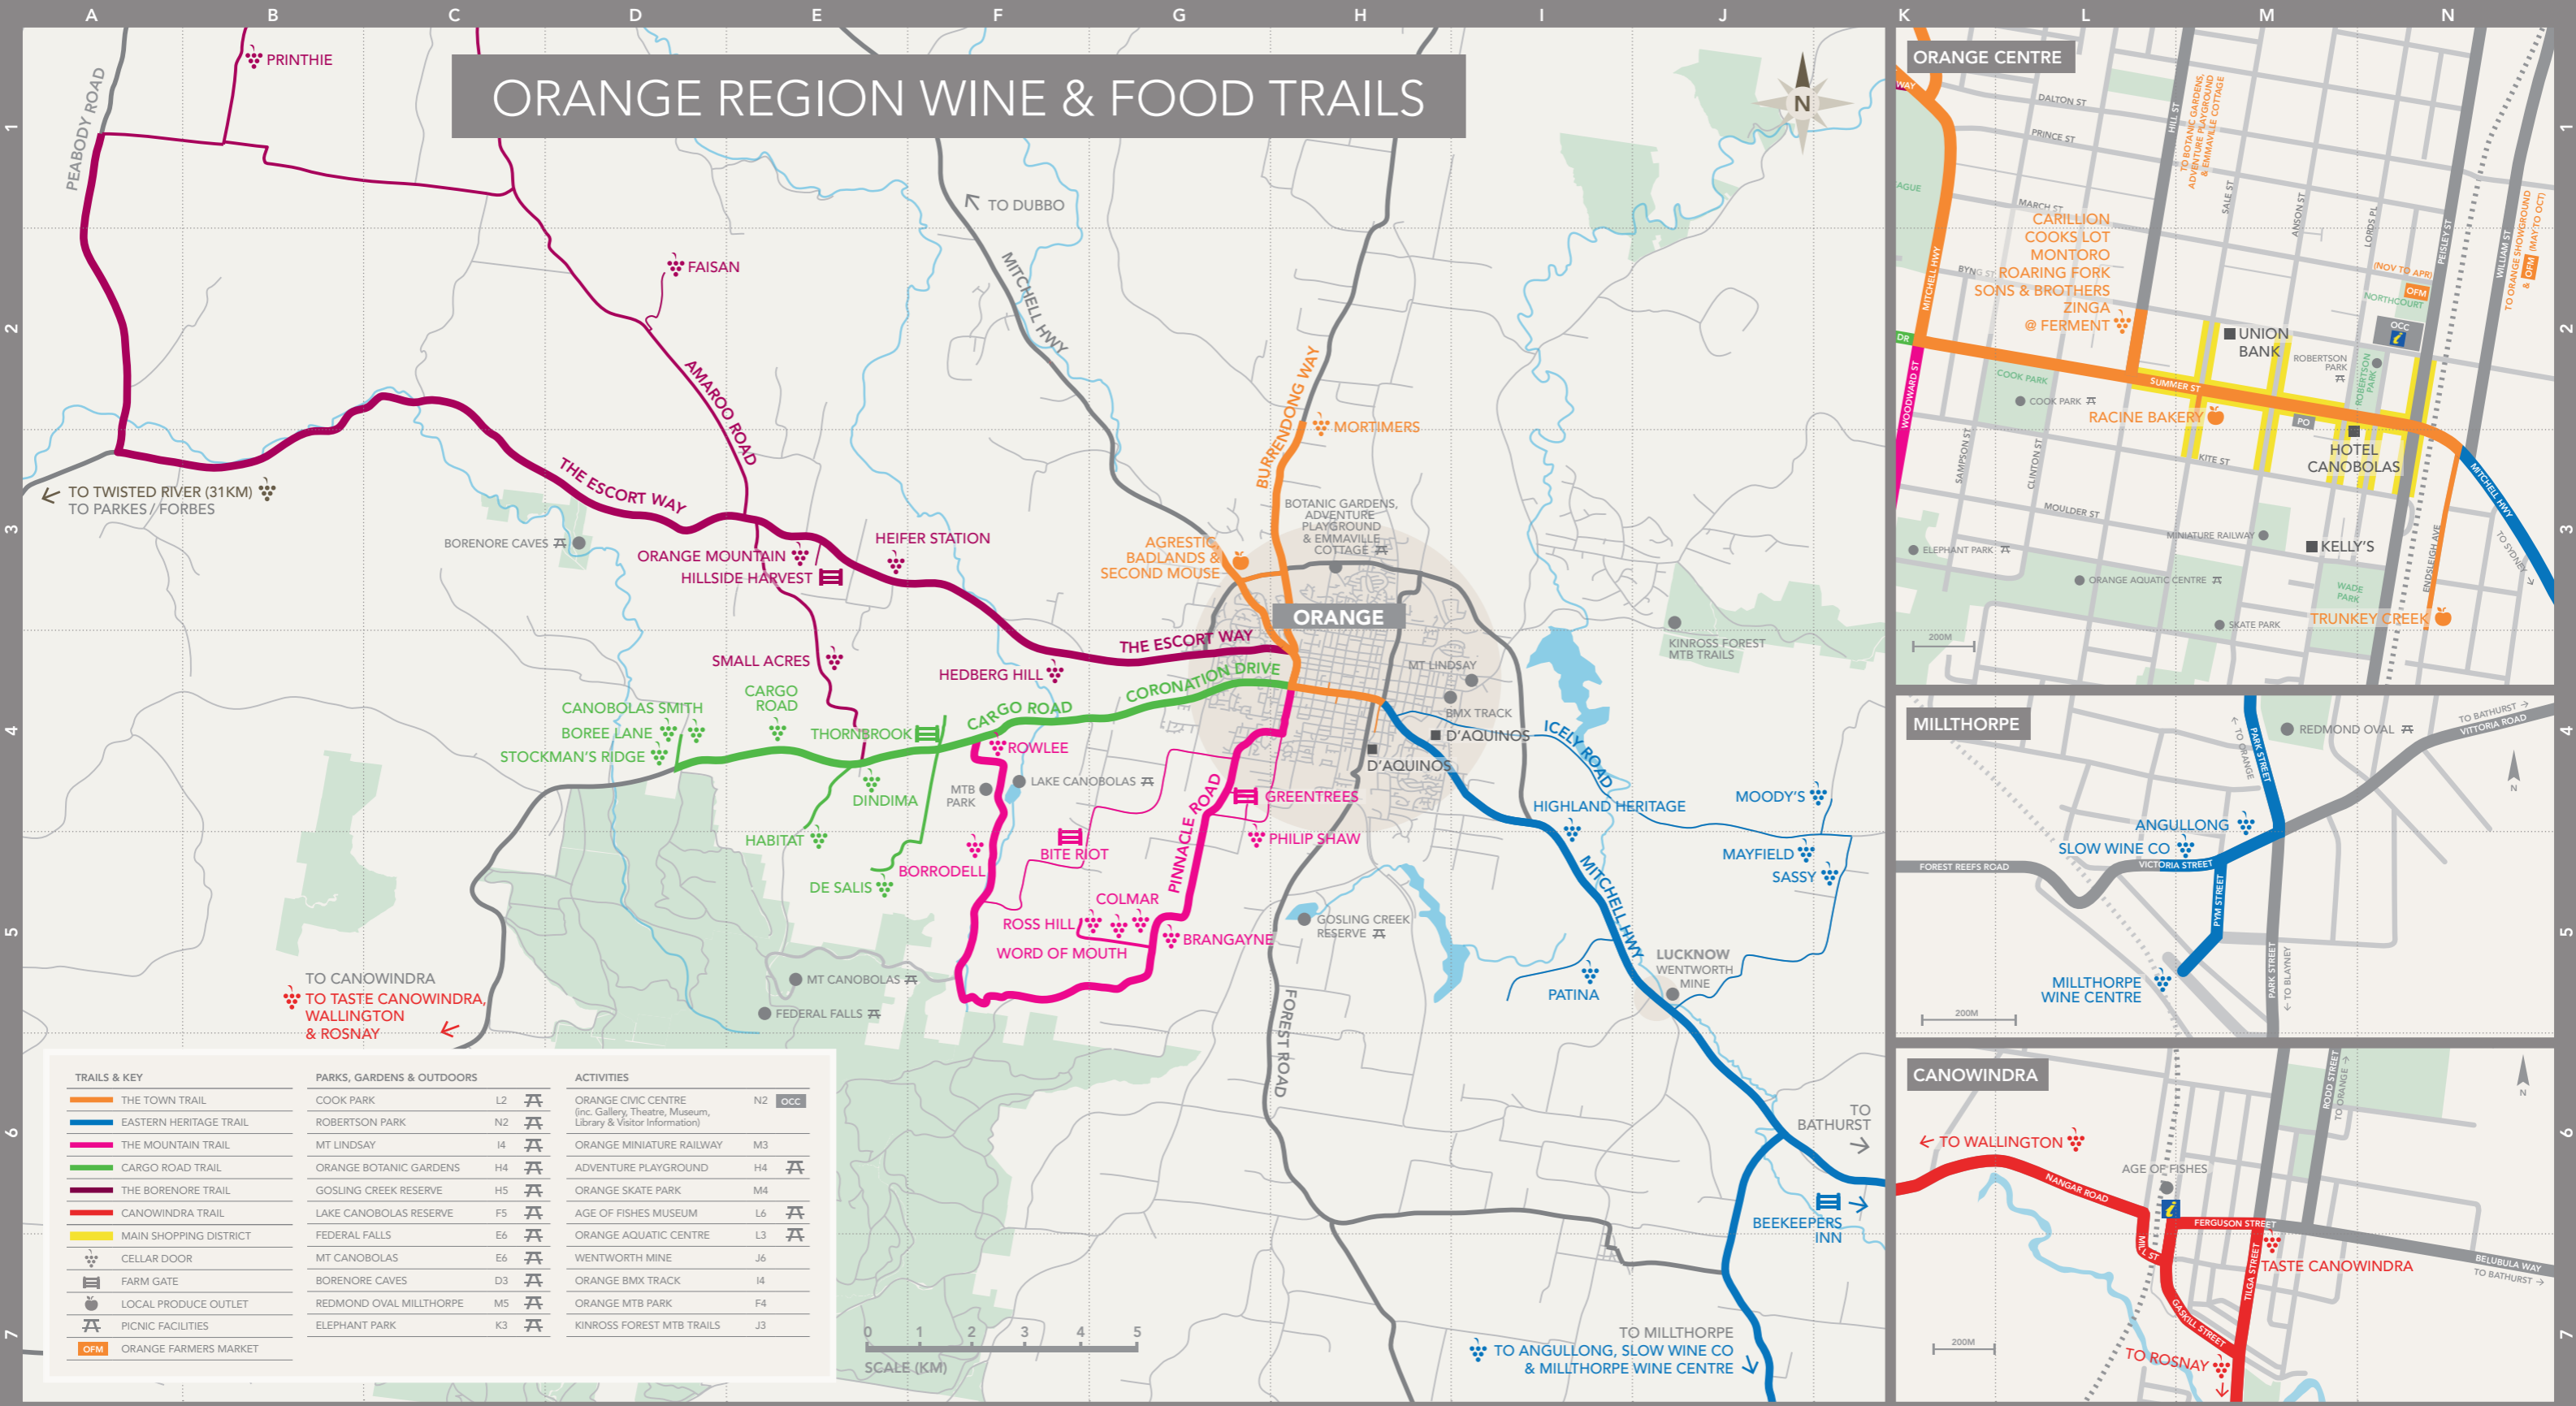

ORANGE REGION WINE & FOOD TRAILS

TRAILS & KEY		PARKS, GARDENS & OUTDOORS		ACTIVITIES	
	THE TOWN TRAIL		COOK PARK		ORANGE CIVIC CENTRE (inc. Gallery, Theatre, Museum, Library & Visitor Information)
	EASTERN HERITAGE TRAIL		ROBERTSON PARK		ORANGE MINIATURE RAILWAY
	THE MOUNTAIN TRAIL		MT LINDSAY		ADVENTURE PLAYGROUND
	CARGO ROAD TRAIL		ORANGE BOTANIC GARDENS		ORANGE SKATE PARK
	THE BORENORE TRAIL		GOSLING CREEK RESERVE		AGE OF FISHES MUSEUM
	CANOWINDRA TRAIL		LAKE CANOBOLAS RESERVE		ORANGE AQUATIC CENTRE
	MAIN SHOPPING DISTRICT		FEDERAL FALLS		WENTWORTH MINE
	CELLAR DOOR		MT CANOBOLAS		ORANGE BMX TRACK
	FARM GATE		BORENORE CAVES		ORANGE MTB PARK
	LOCAL PRODUCE OUTLET		REDMOND OVAL MILLTHORPE		KINROSS FOREST MTB TRAILS
	PICNIC FACILITIES		ELEPHANT PARK		
	ORANGE FARMERS MARKET				